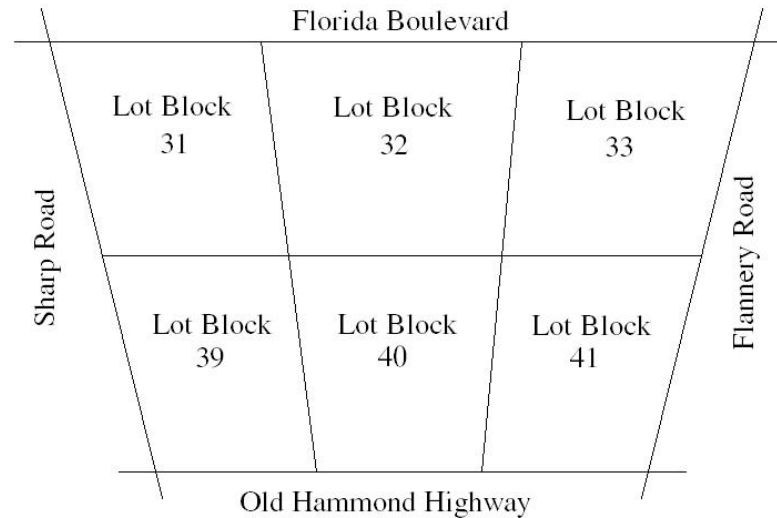

Sherwood Forest Citizen's Association, Inc.

Boundaries:

- On the North at Florida Boulevard
- On the South at Old Hammond Highway
- On the East at Sharp Road
- On the West at Flannery Road

GIS Lot Block Prints Left to Right, Top to Bottom

31, 32, 33

39, 40, 41